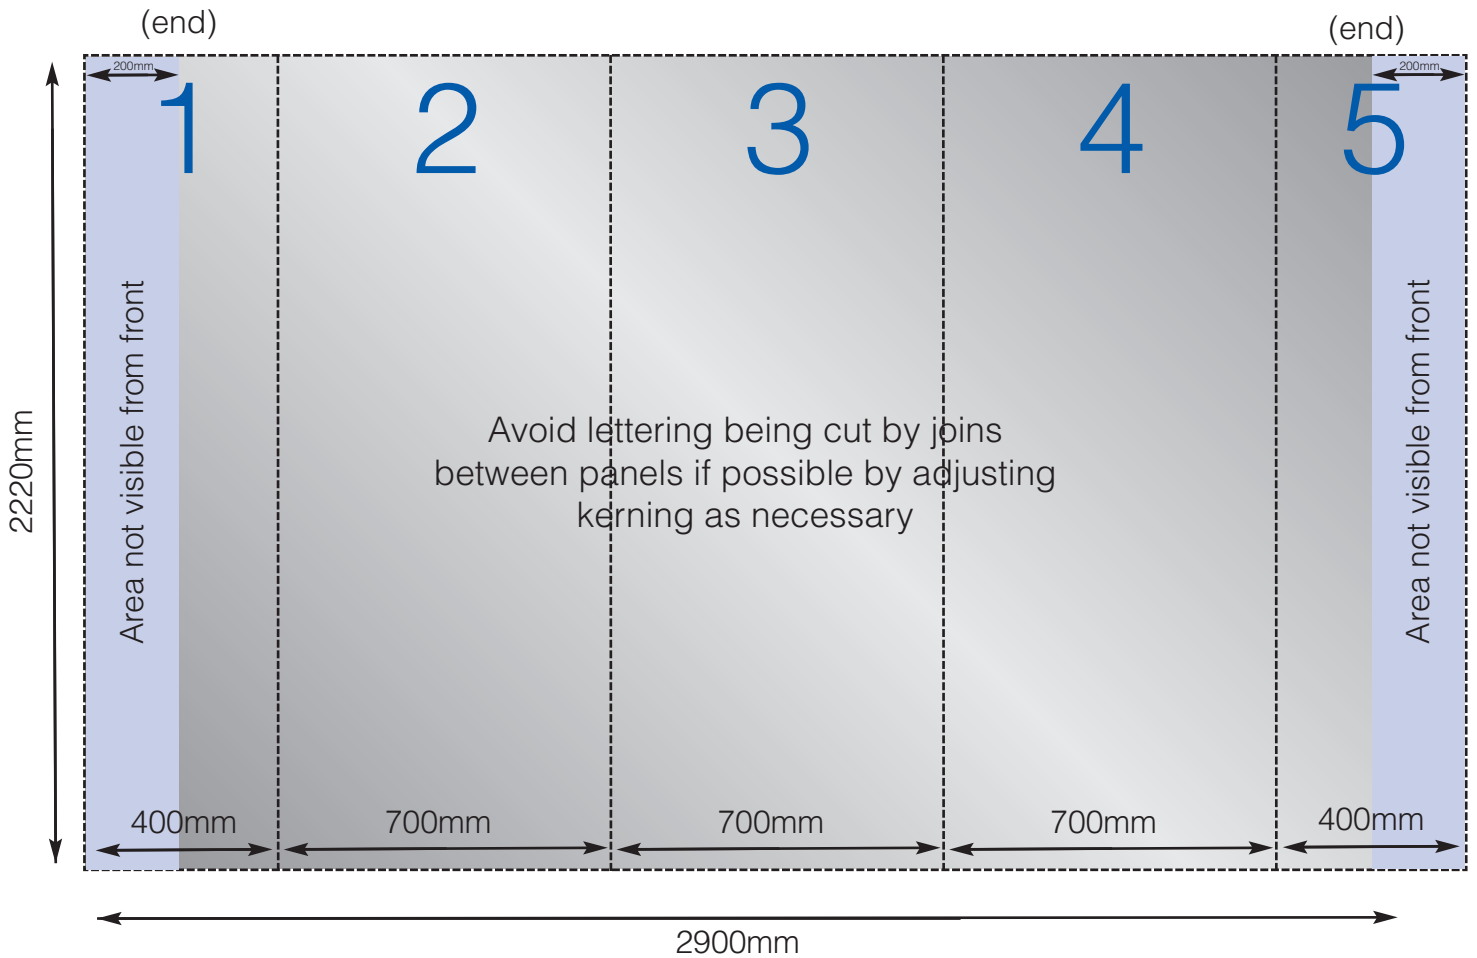

# 3x3 Apex Pop Up

## Graphic Specification

 Front visible graphic overall area  
2220mm(h) x 2500mm(w)  
N.B. as approximately 50% of the (end)  
curve panel width may be concealed from  
view - position text and image accordingly

 Front finished overall print size  
2220mm(h) x 2900mm(w)  
(2 panels 400mm width and 3 panels  
700mm wide)

Artwork to be set up at 25%  
725mm(w) x 555mm(h)