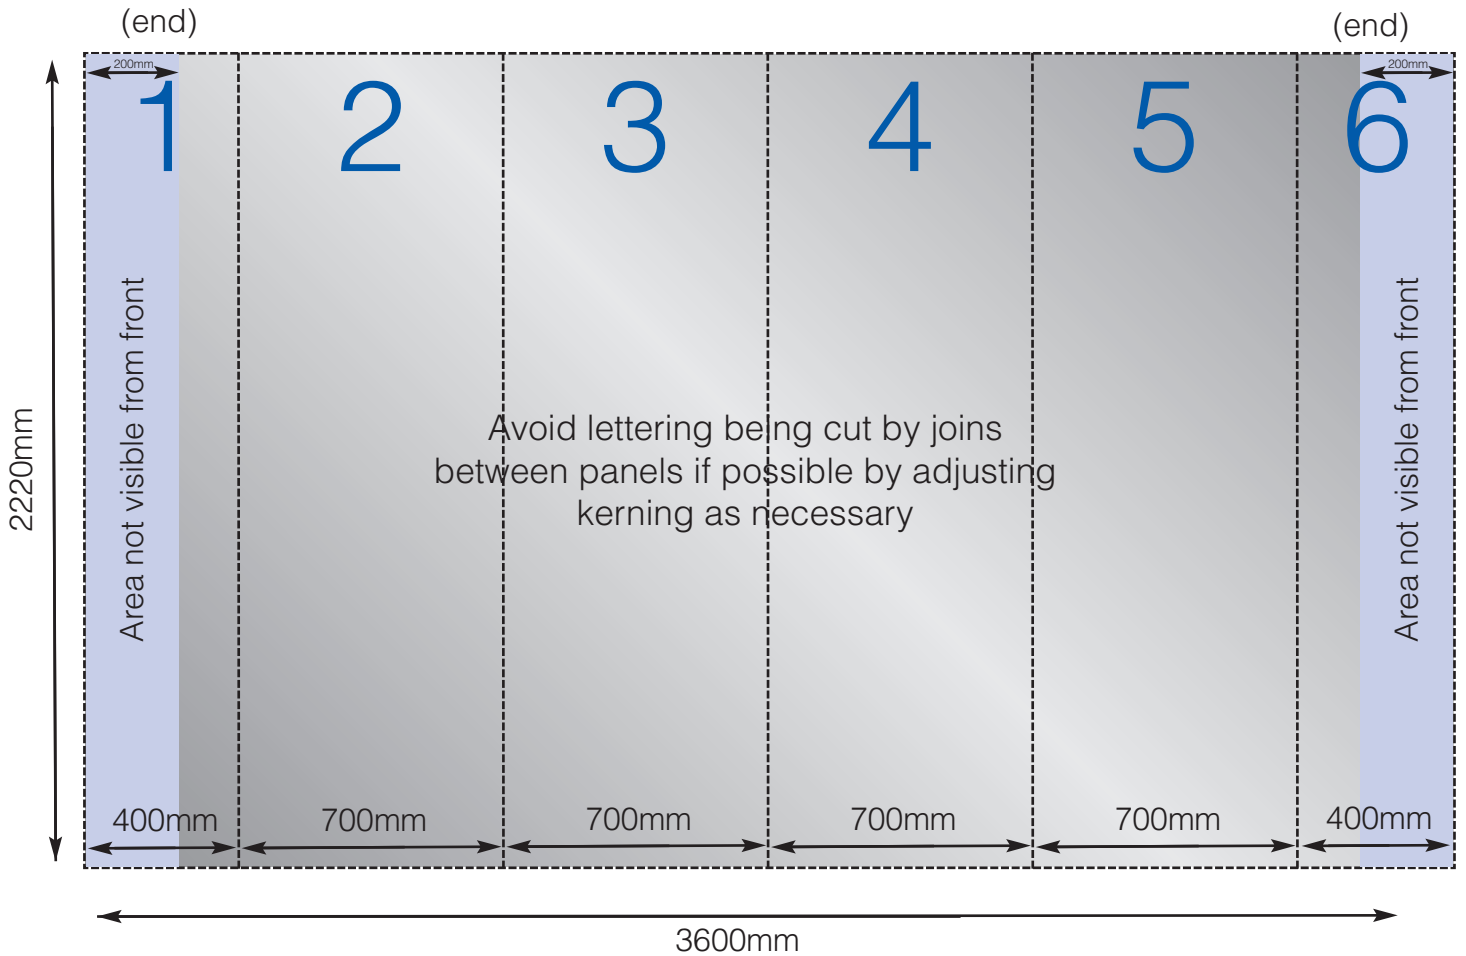

4x3 Apex Pop Up

Graphic Specification

 Front visible graphic overall area 2220mm(h) x 3200mm(w)
N.B. as approximately 50% of the (end) curve panel width may be concealed from view - position text and image accordingly

 Front finished overall print size 2220mm(h) x 3600mm(w)
(2 panels 400mm width and 4 panels 700mm wide)

Artwork to be set up at 25%
900mm(w) x 555mm(h)