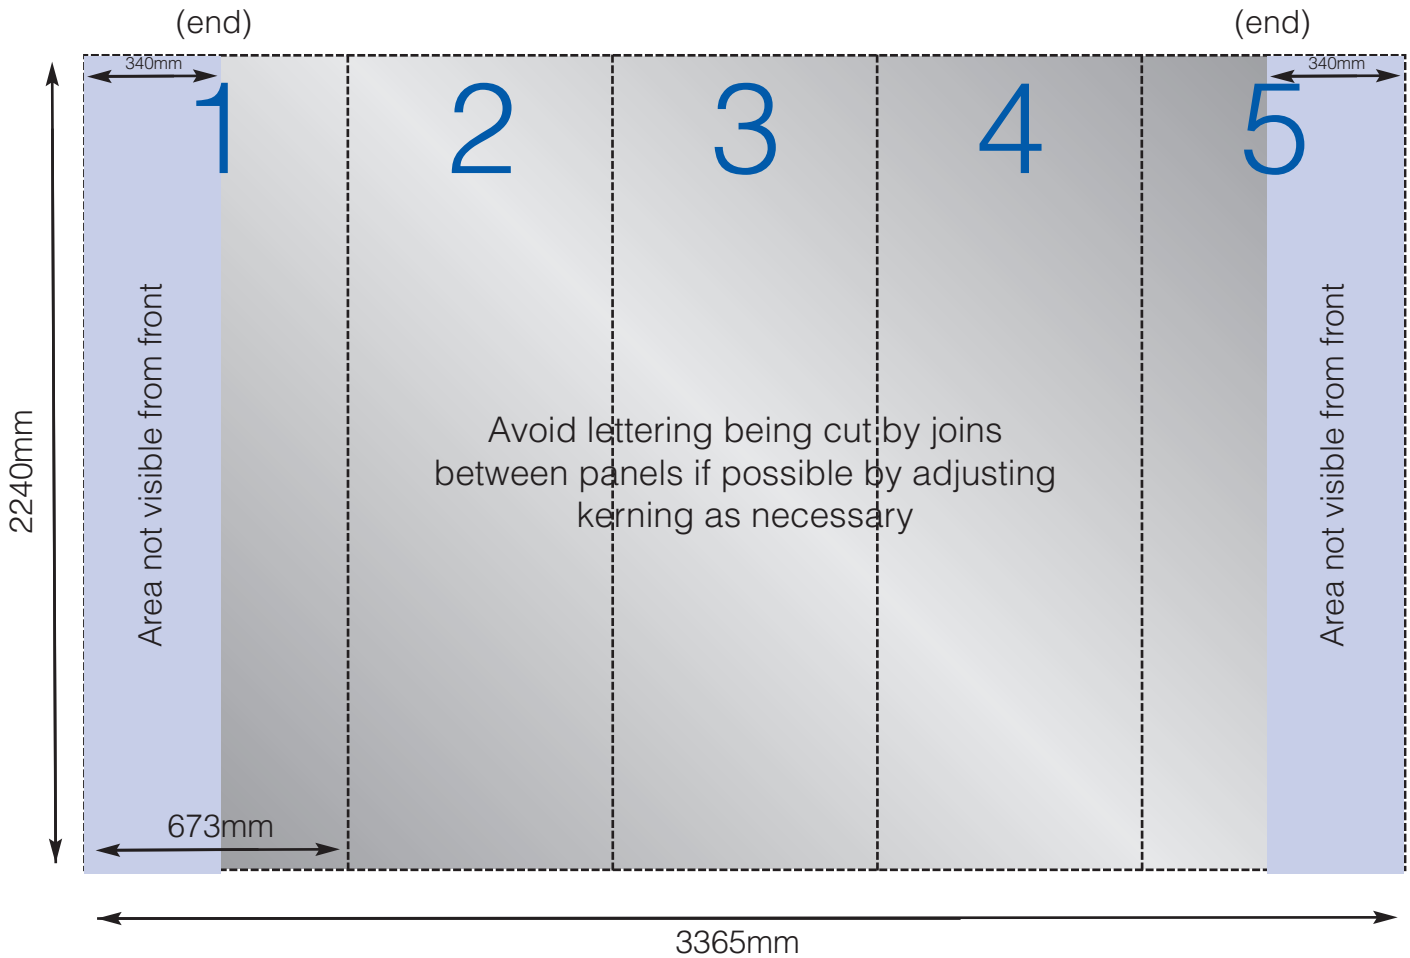

3x3 Eco Pop Up

Graphic Specification

 Front visible graphic overall area
2240mm(h) x 2685mm(w)
N.B. as approximately 50% of the (end) curve panel width may be concealed from view - position text and image accordingly

 Front finished overall print size
2240mm(h) x 3365mm(w)
(5 panels 673mm width)

Artwork to be set up at 25%
841.25mm(w) x 560mm(h)