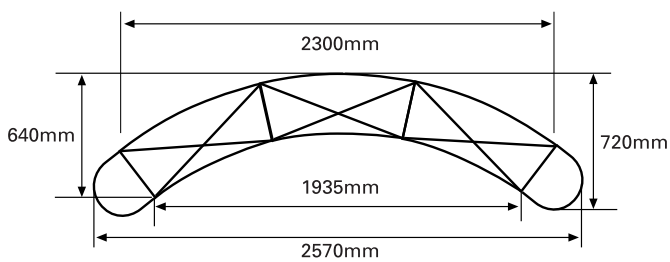

3x3 Eco Pop Up

Graphic Specification

 Front visible graphic overall area
2240mm(h) x 2685mm(w)
N.B. as approximately 50% of the (end) curve panel width may be concealed from view - position text and image accordingly

 Front finished overall print size
2240mm(h) x 3365mm(w)
(5 panels 673mm width)

Artwork to be set up at 25%
841.25mm(w) x 560mm(h)