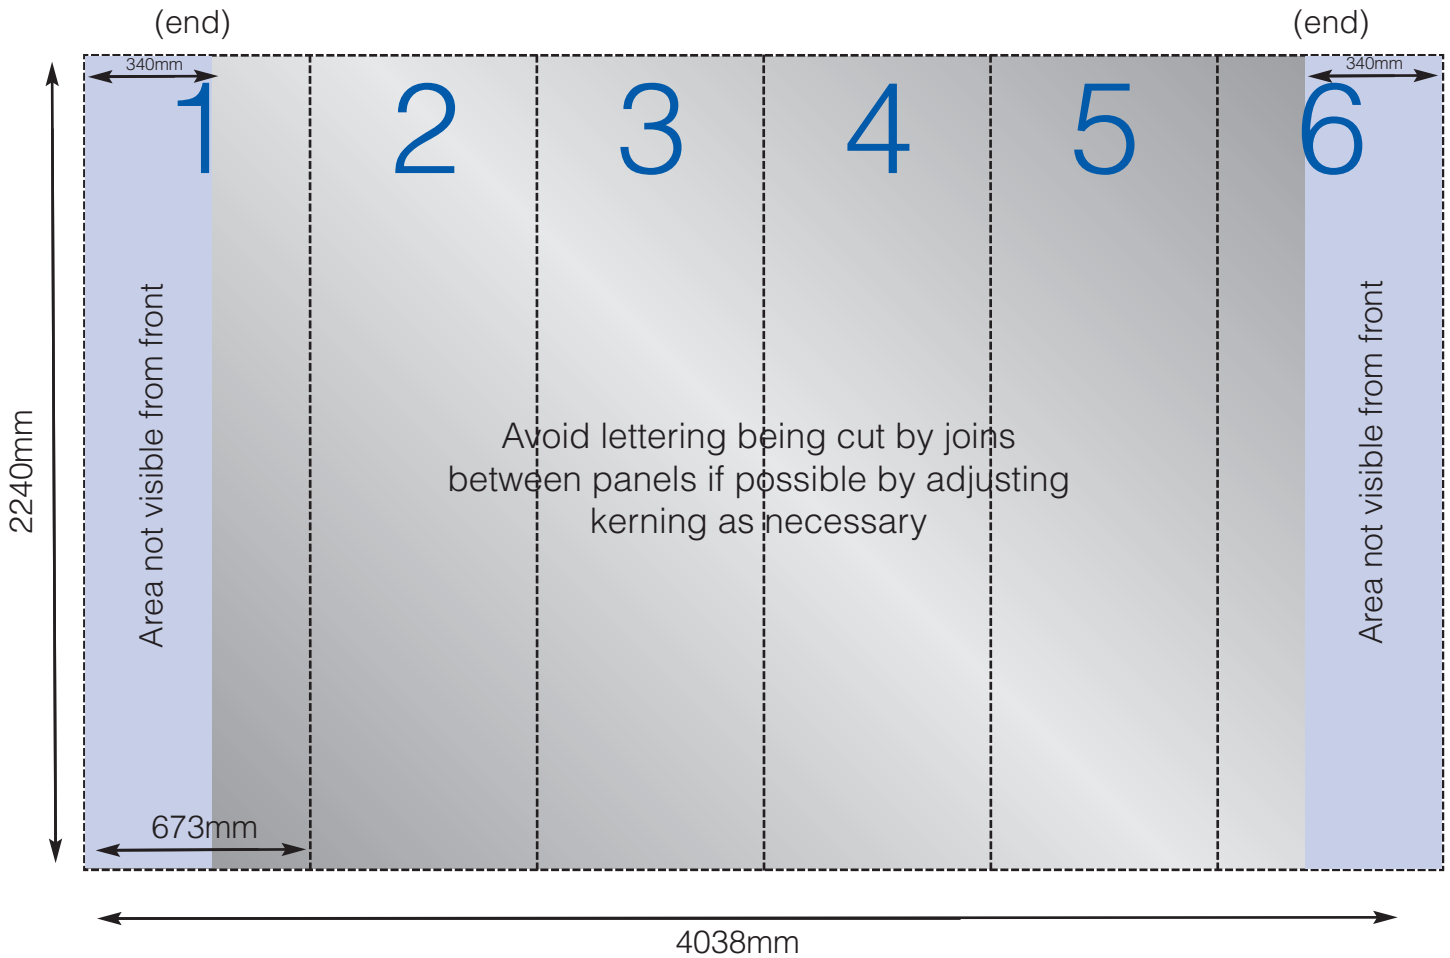

# 4x3 Eco Pop Up

## Graphic Specification

 Front visible graphic overall area  
2240mm(h) x 3358mm(w)  
N.B. as approximately 50% of the (end) curve panel width may be concealed from view - position text and image accordingly

 Front finished overall print size  
2240mm(h) x 4038mm(w)  
(6 panels 673mm width)

Artwork to be set up at 25%  
1009.5mm(w) x 560mm(h)