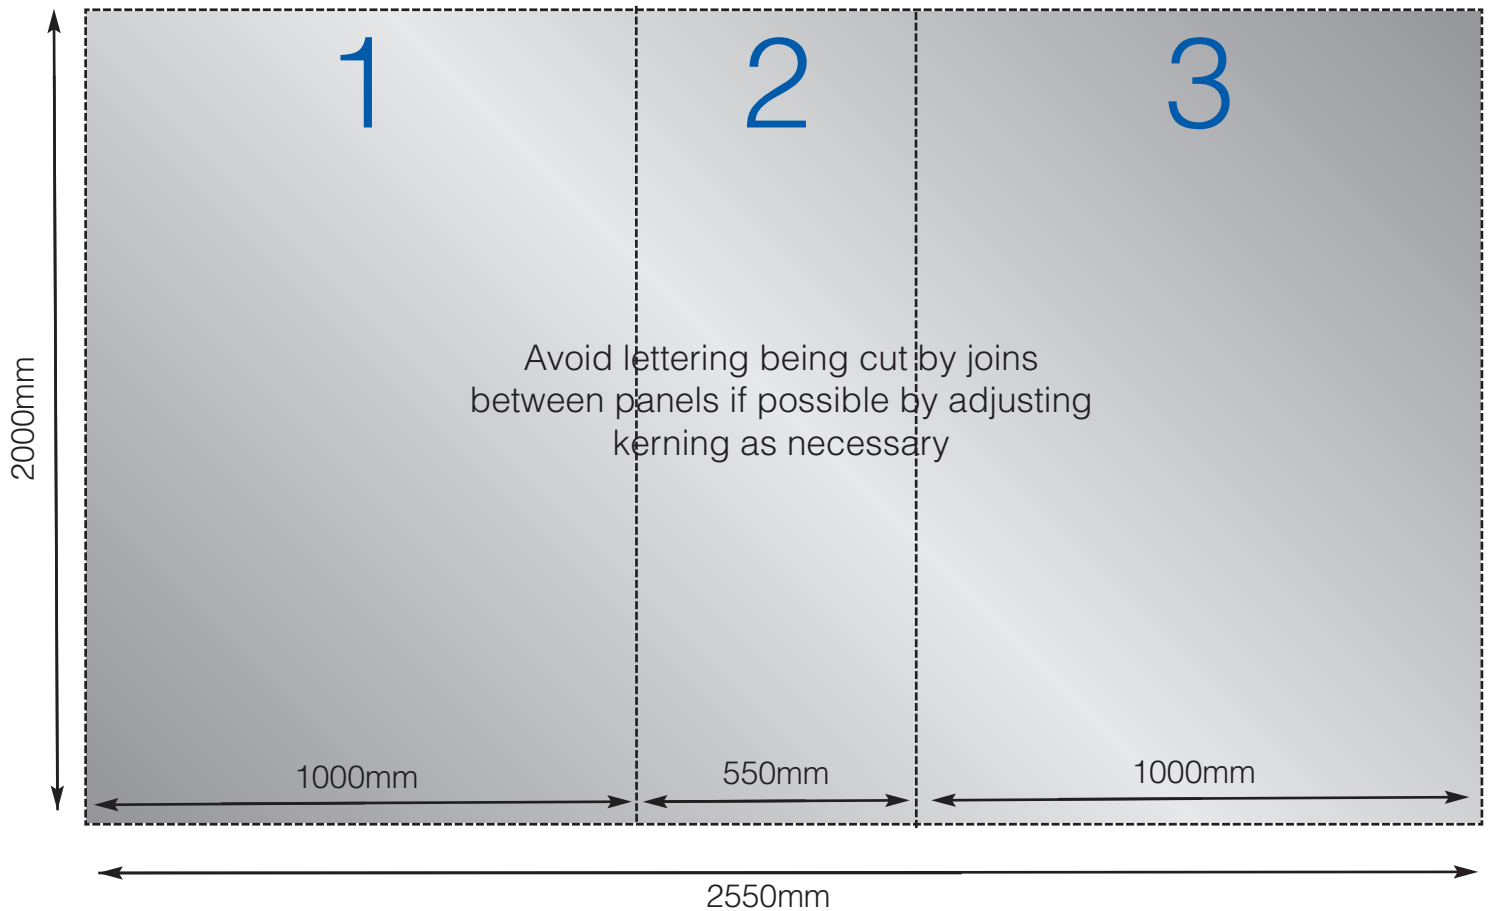

Twist Flexi Link

Graphic Specification

 Front visible graphic overall area
2000mm(h) x 2550mm(w)

 Front finished overall print size
2000mm(h) x 2550mm(w)
(2 panels 1000mm width and 1 panels
550mm wide)

Artwork to be set up at 25%
637.5mm(w) x 500mm(h)